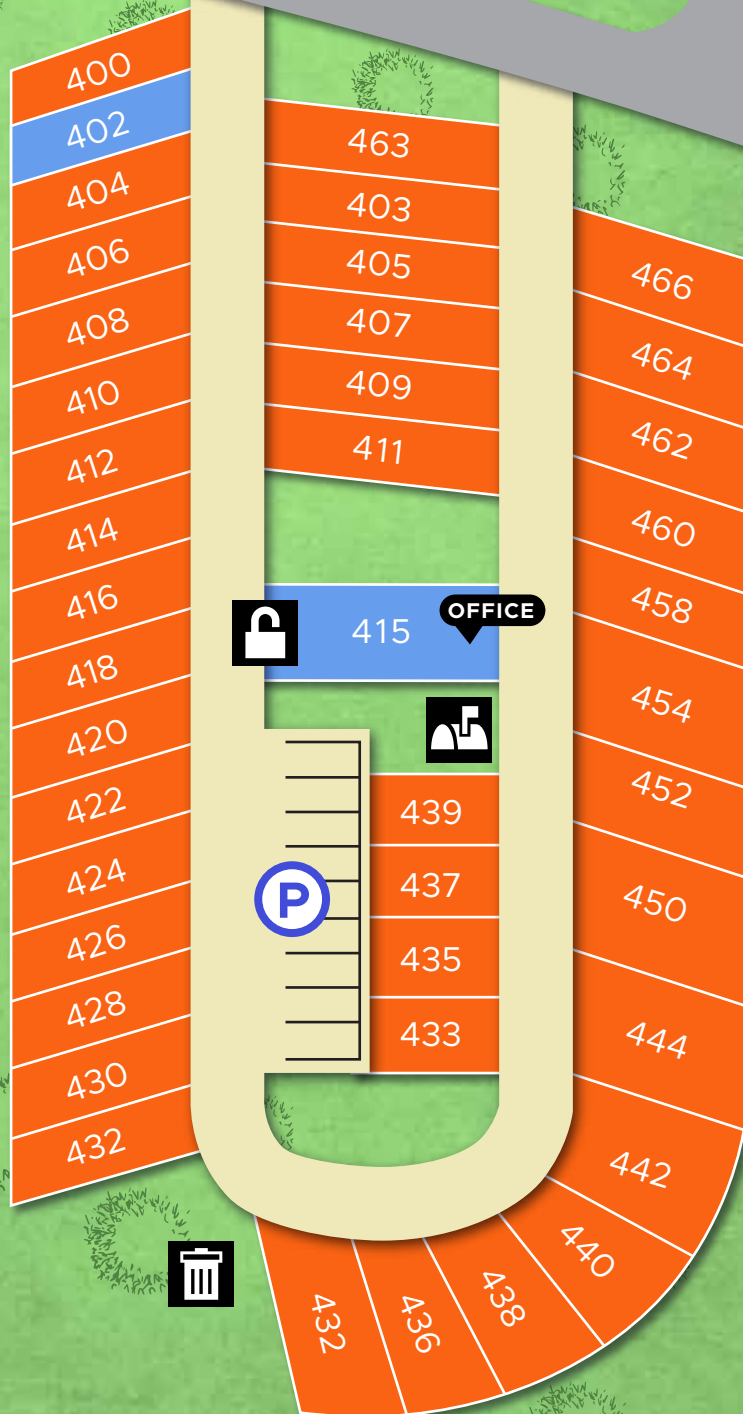

E Lancaster Ave.

E Lancaster Ave.

-  MANUFACTURED HOME LOTS
-  APARTMENT
-  MAIL BOXES
-  STORAGE
-  TRASH
-  PARKING

Haines Ave.

Easy Living in a Community that Cares

Your Home Base to Happiness

Hacienda Manufactured Home Community is more than a place to stay, it's a place to call home. Our family friendly community is just 10 minutes from downtown Fort Worth. Contact us today to make Hacienda your new home!

Amenties

- 42 Manufactured Home Lots
- Family Friendly Community
- 10 Minutes to Downtown Fort Worth
- Major Retailers Just Minutes Away

Be Close to It All!

A home at Hacienda means a home close to all the action. Not only will you be at the center of all things Fort Worth, Texas and beyond, but you'll be near all your local needs and everyday conveniences.

Fort Worth Botanic Garden.....	17 mins
Fort Worth Museum of Science and History	17 mins
Modern Art Museum of Fort Worth.....	18 mins
Amon Carter Museum of American Art.....	19 mins
Fort Worth Zoo	20 mins
Six Flags Over Texas	27 mins
Dallas, Texas	35 mins